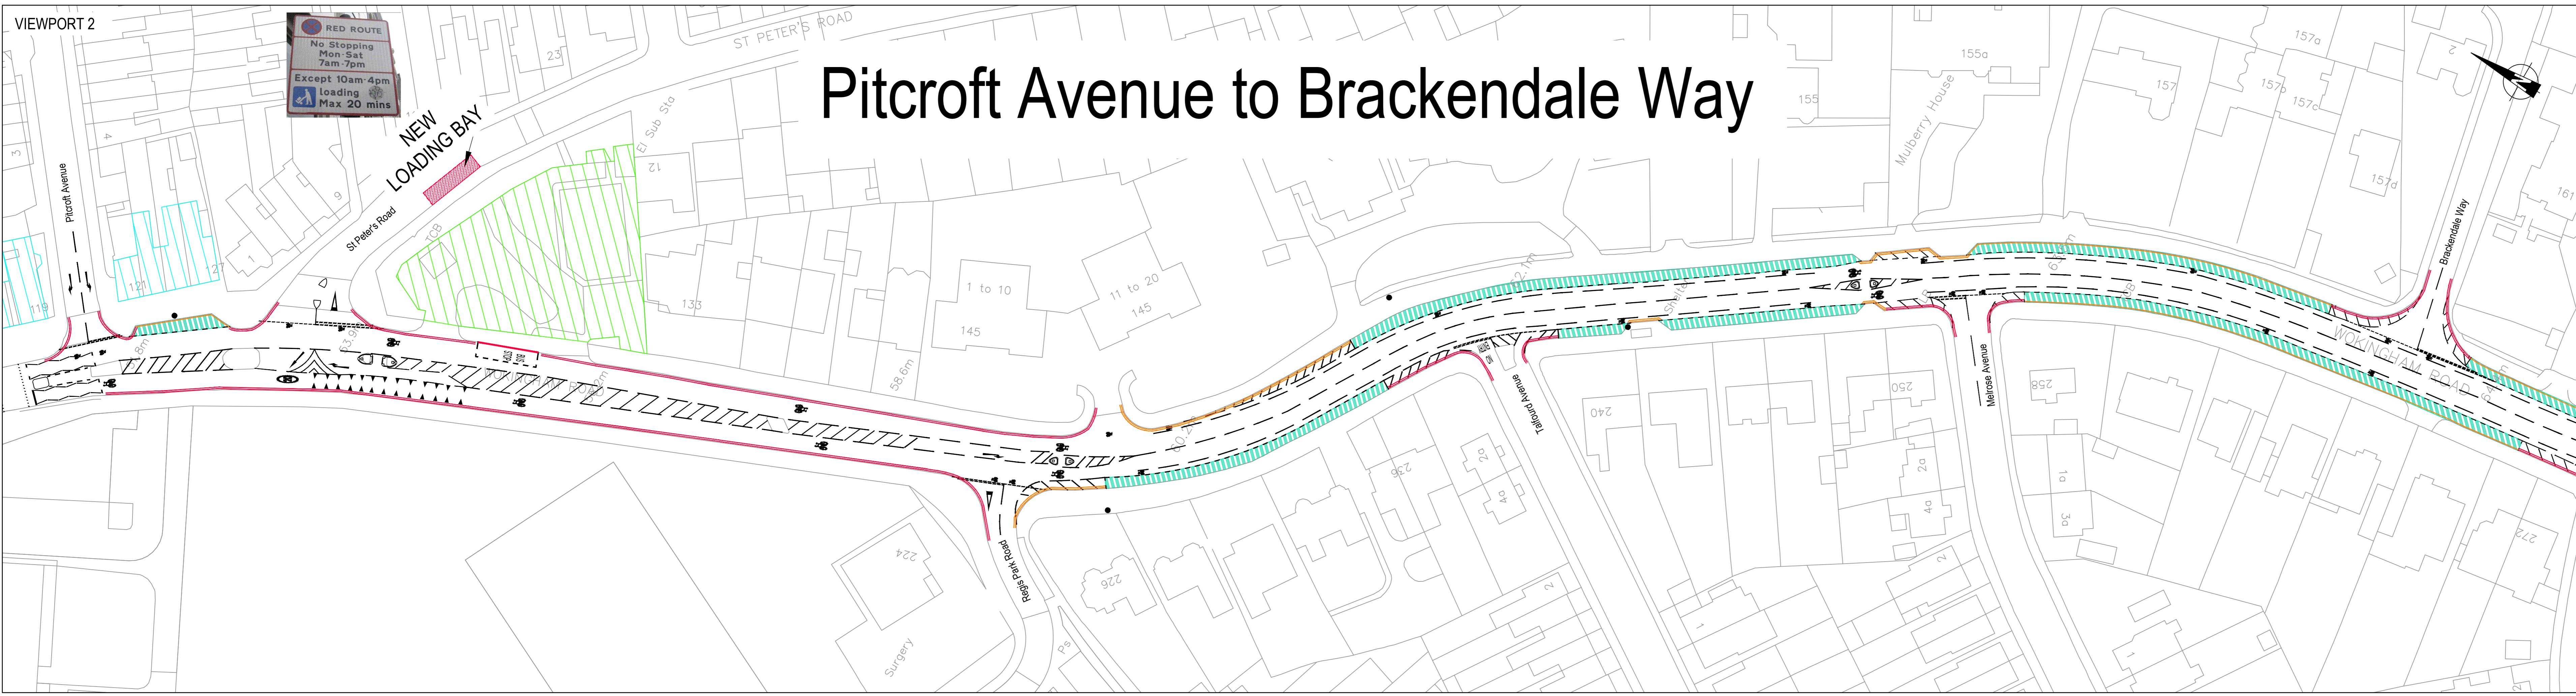

VIEWPORT 1

College Road to Pitcroft Avenue

RED ROUTE
No stopping at any time

VIEWPORT 2

Pitcroft Avenue to Brackendale Way

- Key:
- Existing Yellow Lines Turned To Red
 - Existing Parking Bays
 - Existing Disabled Parking Bays
 - Existing Loading Bays
 - Proposed Loading Bays
 - Proposed Parking Bays
 - Proposed Red Lines
 - Pubs, Eateries & Garages
 - Shops

VIEWPORT 3

Brackendale Way to Three Tuns Junction

PLAN 11