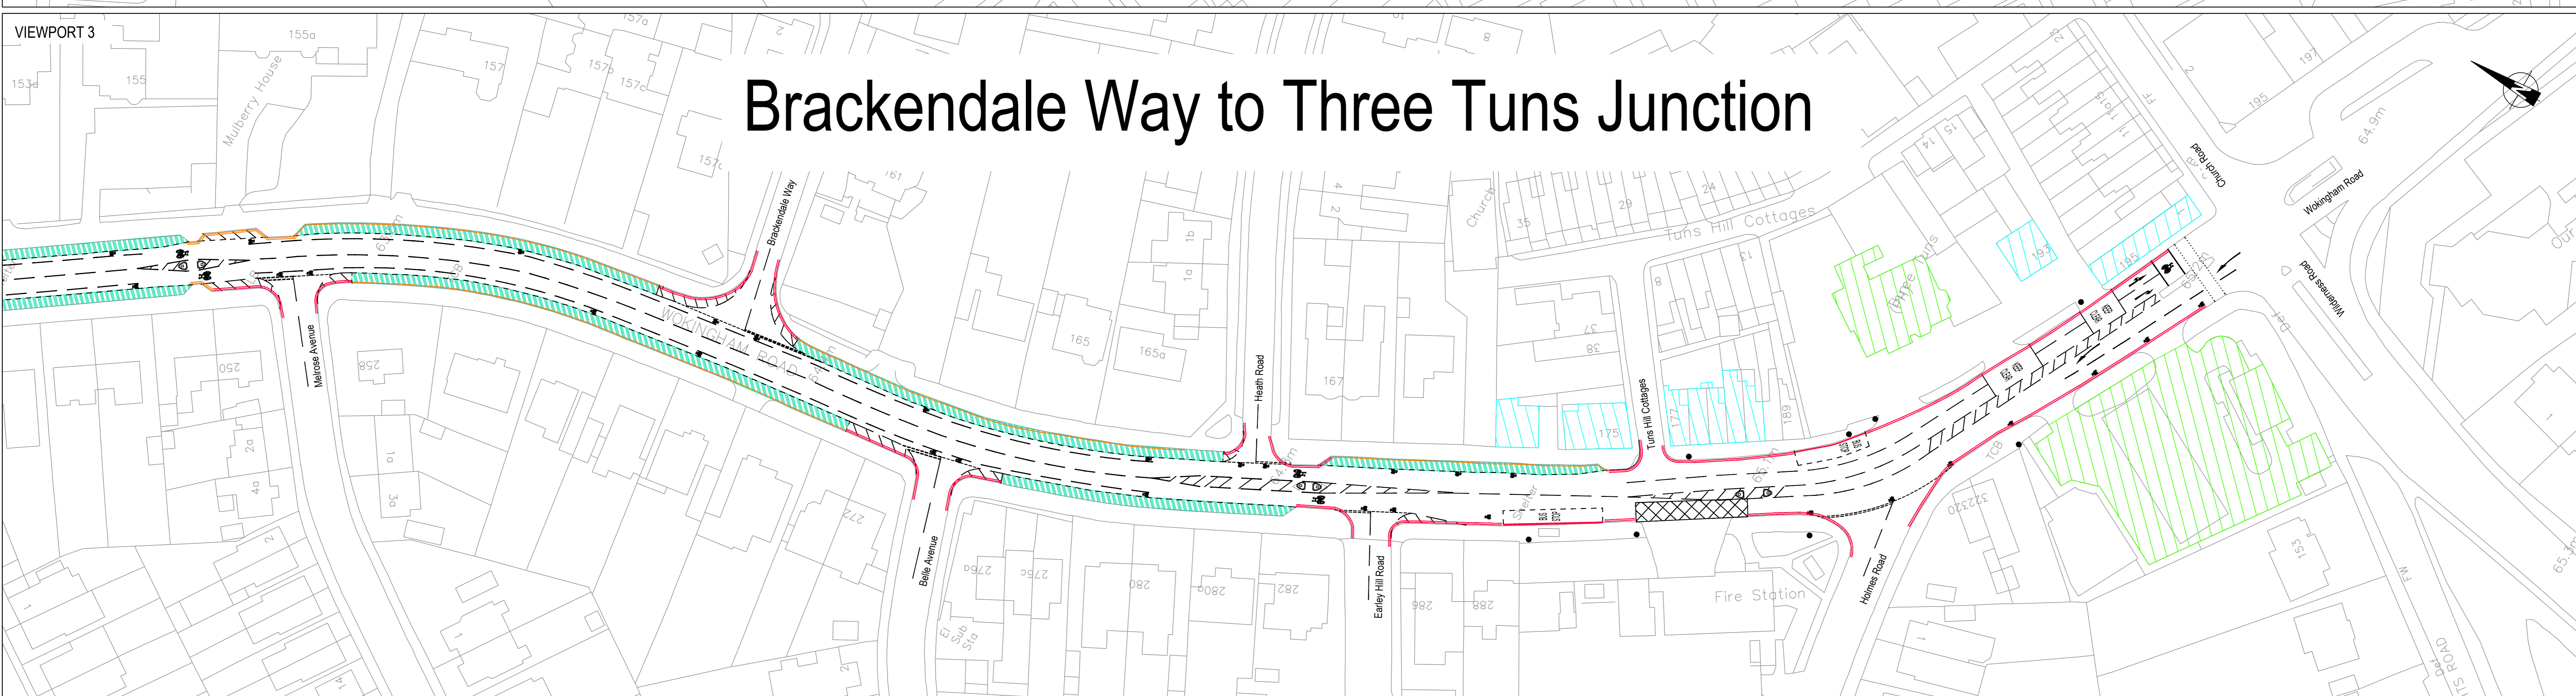

VIEWPORT 1

College Road to Pitcroft Avenue

RED ROUTE
No stopping at any time

VIEWPORT 2

Pitcroft Avenue to Brackendale Way

- Key:
- Existing Yellow Lines Turned To Red
 - Existing Parking Bays
 - Existing Disabled Parking Bays
 - Existing Loading Bays
 - Proposed Loading Bays
 - Proposed Parking Bays
 - Proposed Red Lines
 - Pubs, Eateries & Garages
 - Shops

VIEWPORT 3

Brackendale Way to Three Tuns Junction

PLAN 11