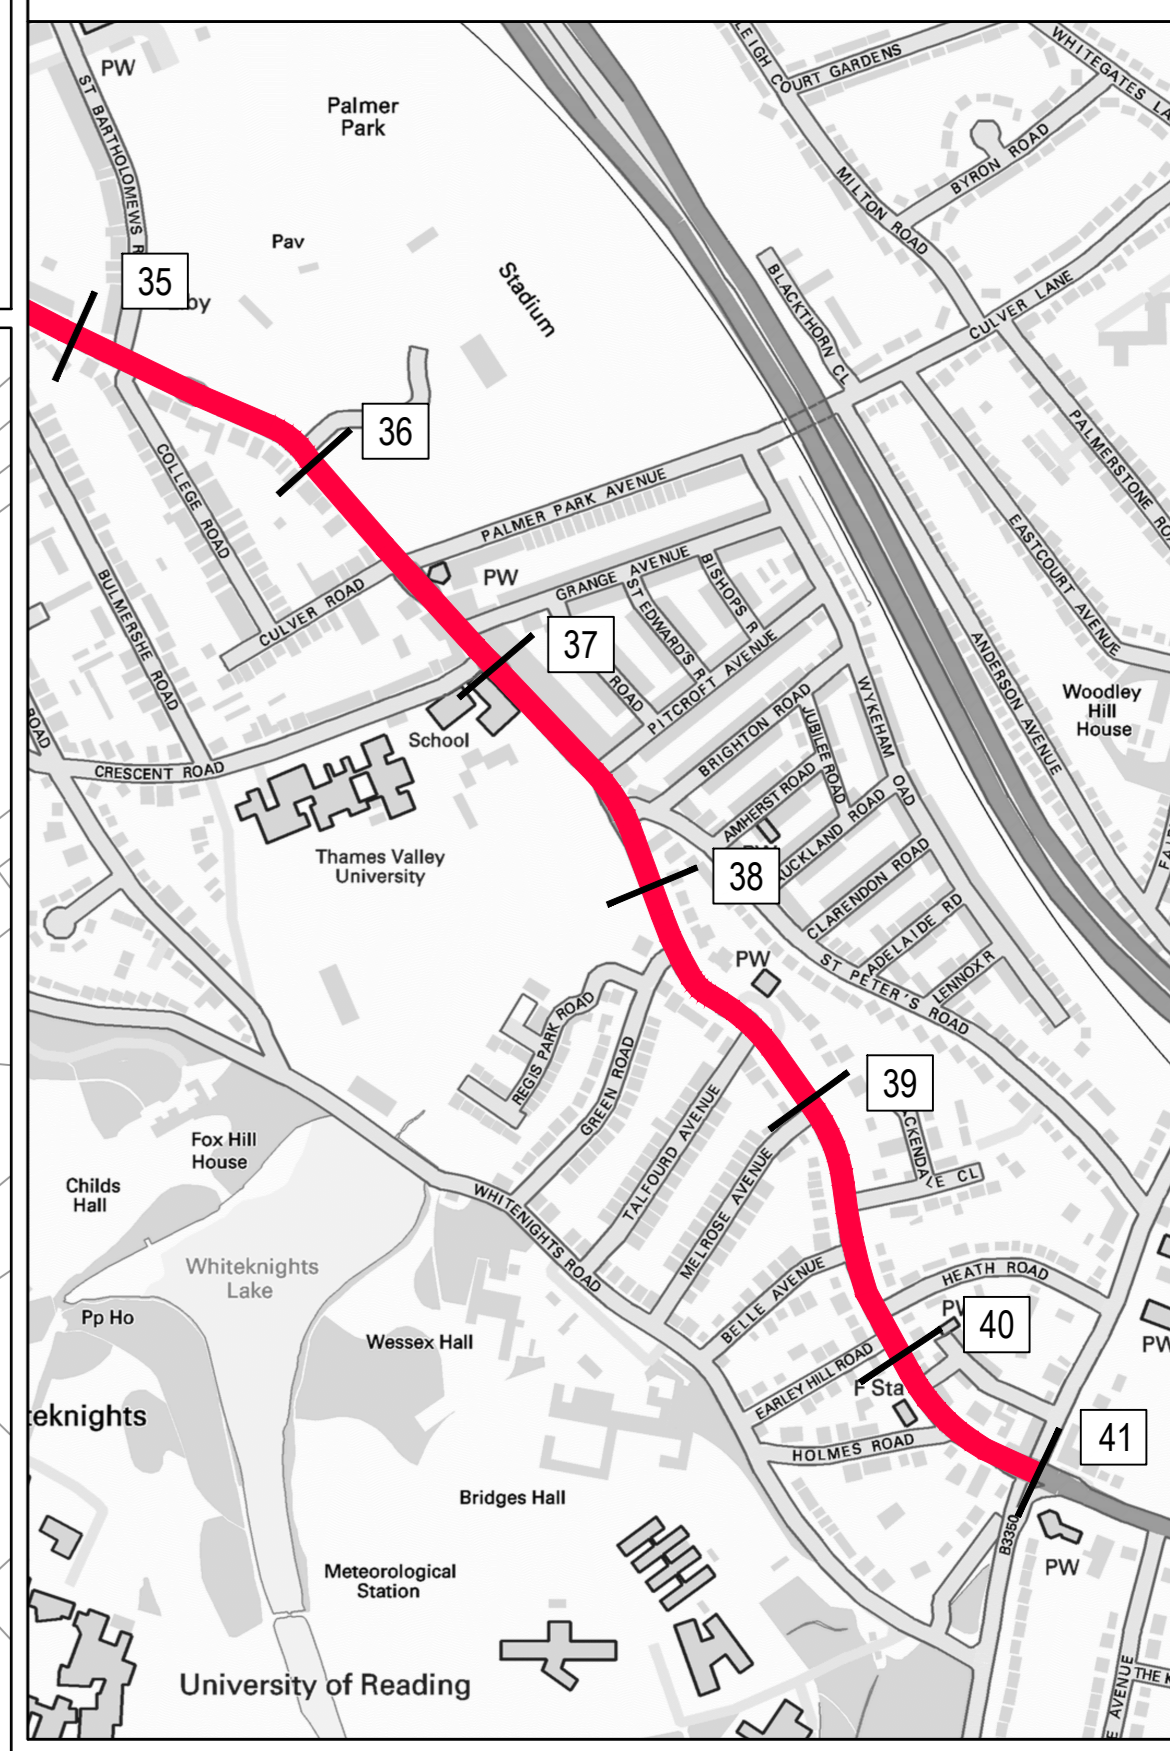

VIEWPORT 1

College Road to Pitcroft Avenue

RED ROUTE
No stopping at any time

VIEWPORT 2

Pitcroft Avenue to Brackendale Way

- Key:
- Existing Yellow Lines Turned To Red
 - Existing Parking Bays
 - Existing Disabled Parking Bays
 - Existing Loading Bays
 - Proposed Loading Bays
 - Proposed Parking Bays
 - Proposed Red Lines
 - Pubs, Eateries & Garages
 - Shops

VIEWPORT 3

Brackendale Way to Three Tuns Junction

PLAN 11