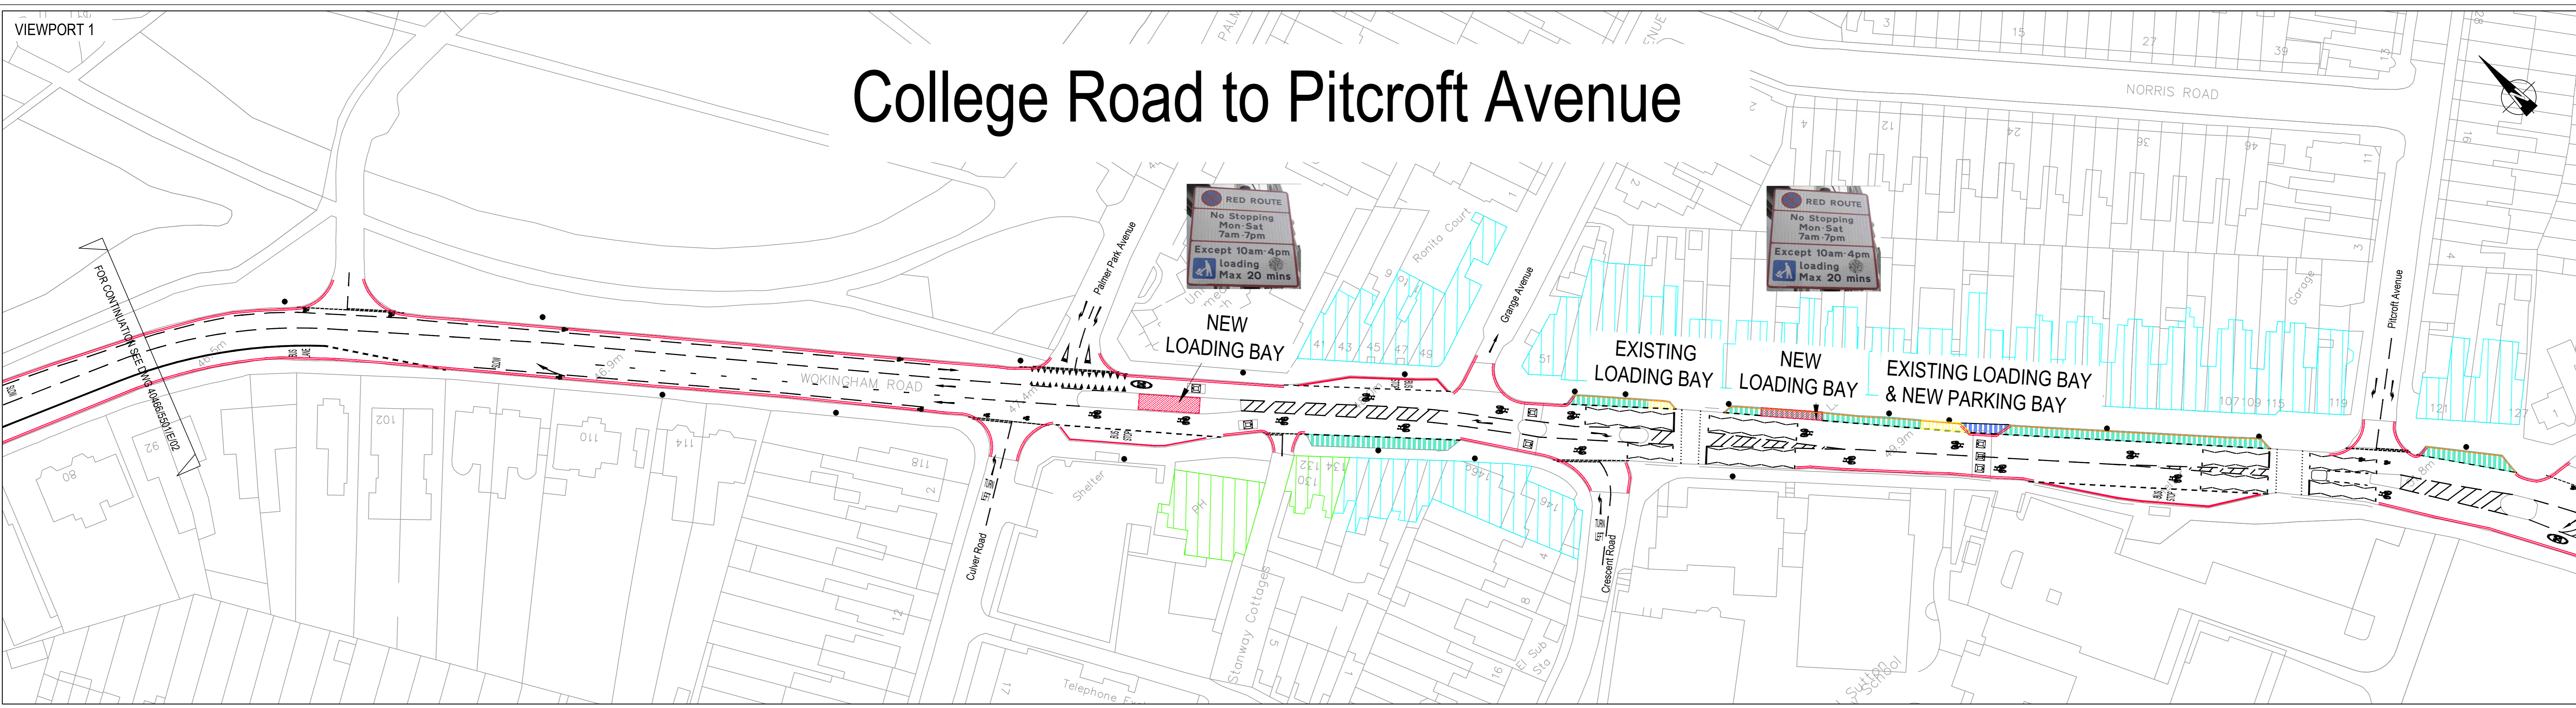

VIEWPORT 1

College Road to Pitcroft Avenue

RED ROUTE
No stopping at any time

VIEWPORT 2

Pitcroft Avenue to Brackendale Way

- Key:
- Existing Yellow Lines Turned To Red
 - Existing Parking Bays
 - Existing Disabled Parking Bays
 - Existing Loading Bays
 - Proposed Loading Bays
 - Proposed Parking Bays
 - Proposed Red Lines
 - Pubs, Eateries & Garages
 - Shops

VIEWPORT 3

Brackendale Way to Three Tuns Junction

PLAN 11